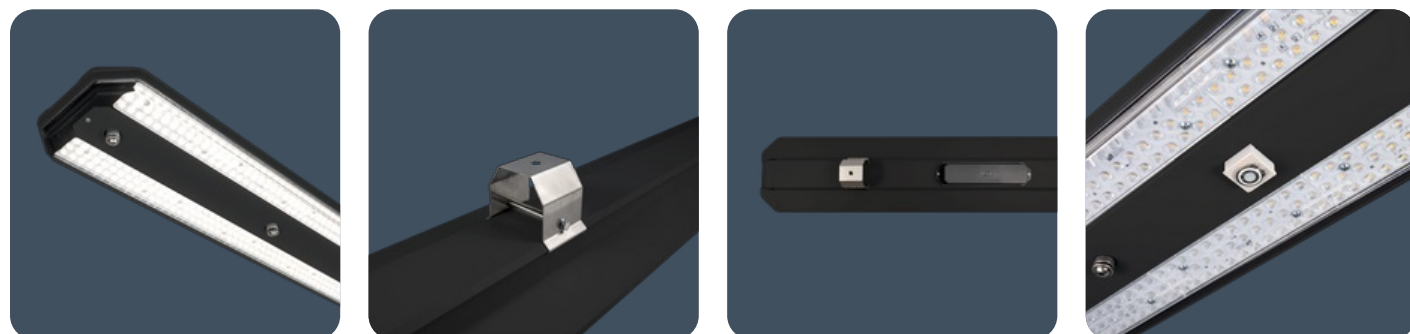

Power

LED power	101 W - 212 W	Circuit power	110 W - 217 W

LED characteristics

CRI	80+	Colour temperature	4000 K
Rated life (hours)	100 K - L70/B10		

Compliance

UKCA	Yes	CE	Yes
Energy efficiency class	This product contains a light source of energy efficiency class B	Ball impact resistance	DIN EN 18032 Part 3 and DIN VDE 0710 Part 13

Dimensions