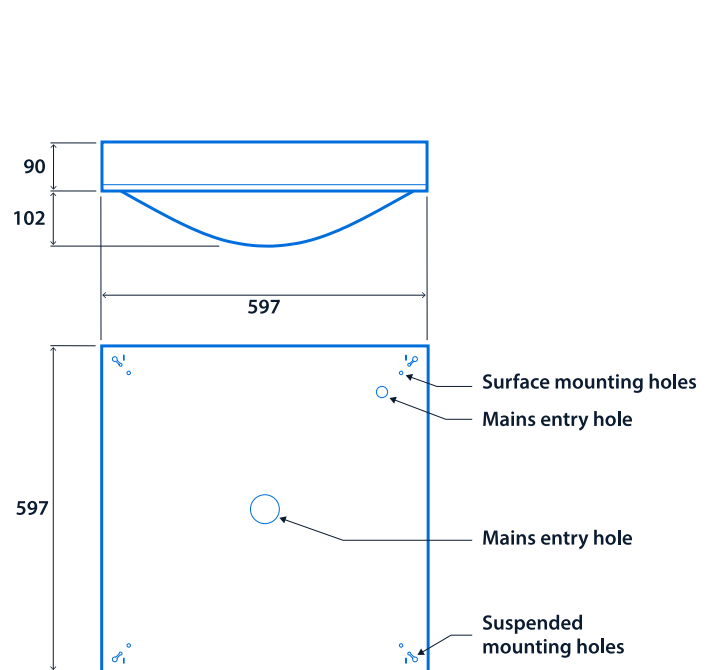

Surface/Suspended version