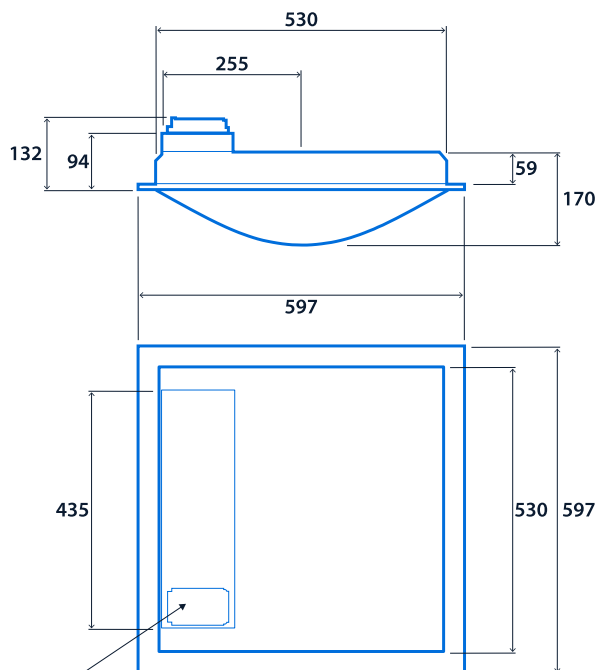

Up to IP40 (IP20 above ceiling)
Up to IK09
Up to 150.6 LL/CW
SMARTSCAN
LUXGUARD
TM66 circularity score 2.7

Specification

Mounting	Recessed Surface Suspended	IP rating	Up to IP40 (IP20 above ceiling)
Impact rating	Up to IK09	Nominal size	600 x 600 mm
Max presence detection height	8 m		

Power

LED power	15 W - 33 W	Circuit power	18 W - 37 W
-----------	-------------	---------------	-------------

LED characteristics

CRI	80+	Colour temperature	4000 K
Rated life (hours)	100 K - L90/B10		

Compliance

UKCA	Yes	CE	Yes
Energy efficiency class	This product contains a light source of energy efficiency class B	Thermoplastic rating	TP(a)

Dimensions

Recessed version

3-pole TEE (SmartScan versions)
Fast-Fix wiring enclosure (Non-dimming and DALI versions)