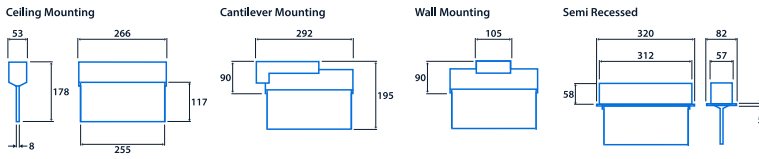

IP40

0 LL/CW

Specification

Mounting	Surface	IP rating	IP40
----------	---------	-----------	------

Emergency data

Legend type	EURO arrow down EURO arrow left EURO arrow left / right double sided EURO arrow right ISO 7010 arrow down ISO 7010 arrow left ISO 7010 arrow left / right double sided ISO 7010 arrow right ISO 7010 arrow up	Maximum viewing distance	19.5 m
Emergency type	Maintained (wire link may be removed to enable non-maintained operation)	Emergency duration	3 hours
Battery specification	Nickel Metal Hydride (NiMH)		

Power

LED power	1 W	Circuit power	1 W
-----------	-----	---------------	-----

Dimensions

View the range

Information is correct as of 02 Dec 2024, however must not be interpreted as a guarantee of individual product performance and/or characteristics. We reserve the right to alter specifications and designs without prior notice.