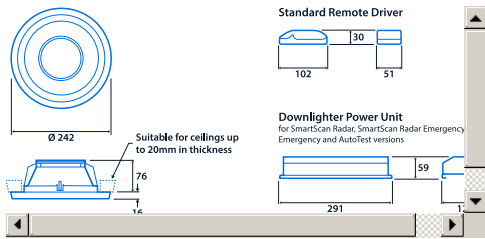

Dimensions